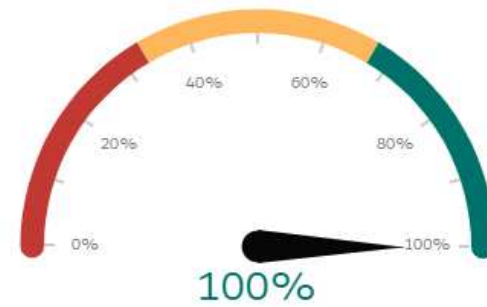

96.6

[View Report \(APN - Raw Data\)](#)

APN - Repair Average

9.8

[View Report \(APN - Raw Data\)](#)

Kept Informed

[View Report \(APN - Raw Data\)](#)

APN - On Time Delivery